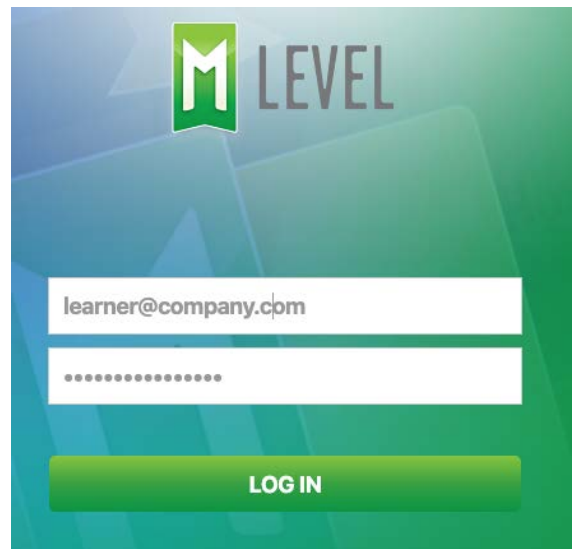

Accessing MLevel

STEP ONE

Navigate to MLevelweb.com; unless provided a specific link. You will be brought to MLevel's sign-in page.

STEP TWO

Enter your organization's email and the password to access your course.

STEP THREE

After selecting the Log In button, you will be brought to the course selector page. Select the module by clicking directly on the mission tile to access your training.

PLAYING ON MOBILE?

Download the MLevel app by searching "MLevel" in the iOS App store or Google Play store.