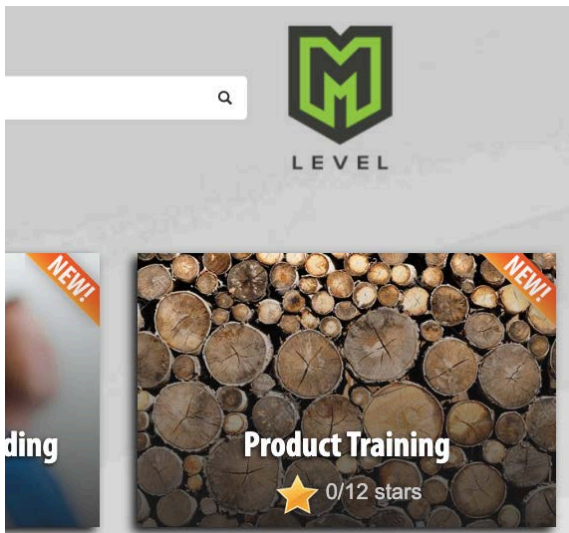

Accessing MLevel

STEP ONE

Navigate to MLevelweb.com; unless provided a specific link. You will be brought to MLevel's sign-in page.

STEP TWO

Enter your organization's email and the password to access your course.

STEP THREE

After selecting the Log In button, you will be brought to the course selector page. Select the module by clicking directly on the mission tile to access your training.

PLAYING ON MOBILE?

Download the MLevel app by searching "MLevel" in the iOS App store or Google Play store.