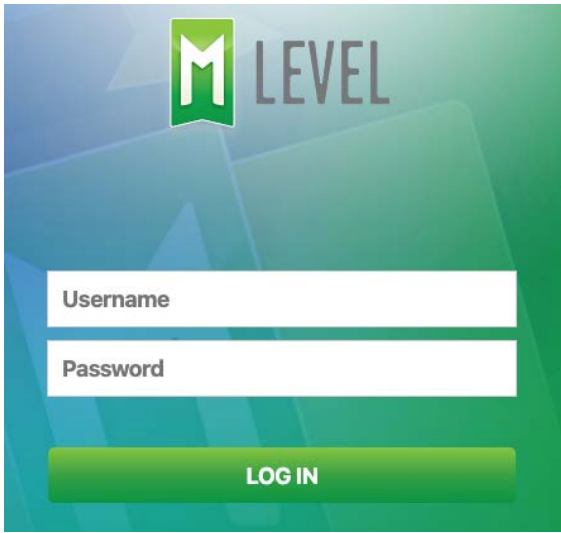

Accessing MLevel

STEP ONE

Navigate to MLevelweb.com; unless provided a specific link. You will be brought to MLevel's sign-in page.

STEP TWO

Enter your organization's email and the password to access your course.

STEP THREE

After selecting the Log In button, you will be brought to the course selector page. Select the module by clicking directly on the mission tile to access your training.

PLAYING ON MOBILE?

Download the MLevel app by searching "MLevel" in the iOS App store or Google Play store.